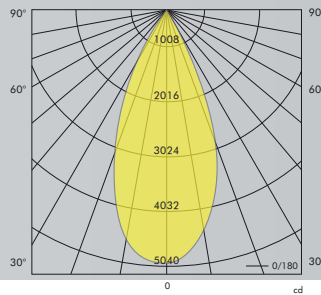

Pivo Medium 26W 3000K

H [m]	[lux]	Beam [Ø cm]	Field [Ø cm]
1	4906	70	150
2	1226	140	290
3	545	210	440
4	307	280	580
5	196	350	720

Beam (50%) Angle: 38° Field (10%) Angle: 72°

Article No.	Product Name	Color	LED Lumen	CCT	CRI	Cooling	LED Power	Reflector	Cutout Size
S2.11.0970	LED Spot Pivo Medium	Grey	2420lm	3000K	>80Ra	Passive	17W	36°	Ø 154mm
S2.11.0971	LED Spot Pivo Medium	Grey	2530lm	4000K	>80Ra	Passive	17W	36°	Ø 154mm
S2.11.0972	LED Spot Pivo Medium	White	2420lm	3000K	>80Ra	Passive	17W	36°	Ø 154mm
S2.11.0973	LED Spot Pivo Medium	White	2530lm	4000K	>80Ra	Passive	17W	36°	Ø 154mm
S2.11.0974	LED Spot Pivo Medium	Black	2420lm	3000K	>80Ra	Passive	17W	36°	Ø 154mm
S2.11.0975	LED Spot Pivo Medium	Black	2530lm	4000K	>80Ra	Passive	17W	36°	Ø 154mm
S2.11.0976	LED Spot Pivo Medium	Grey	3640lm	3000K	>80Ra	Passive	26W	36°	Ø 154mm
S2.11.0977	LED Spot Pivo Medium	Grey	3790lm	4000K	>80Ra	Passive	26W	36°	Ø 154mm
S2.11.0978	LED Spot Pivo Medium	White	3640lm	3000K	>80Ra	Passive	26W	36°	Ø 154mm
S2.11.0979	LED Spot Pivo Medium	White	3790lm	4000K	>80Ra	Passive	26W	36°	Ø 154mm
S2.11.0980	LED Spot Pivo Medium	Black	3640lm	3000K	>80Ra	Passive	26W	36°	Ø 154mm
S2.11.0981	LED Spot Pivo Medium	Black	3790lm	4000K	>80Ra	Passive	26W	36°	Ø 154mm