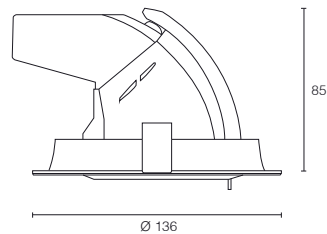

System includes: fixture and driver

On Request

Article No.	Description
S5.14.0144	Reflector 15° for LED spot Pivo Mini
S5.14.0145	Reflector 24° for LED Spot Pivo Mini

Pivo Mini 3000K

H [m]	[lux]	Beam [Ø cm]	Field [Ø cm]
1	2916	60	140
2	729	130	280
3	324	190	430
4	182	260	570
5	117	320	710

Beam (50%) Angle: 36° Field (10%) Angle: 71°

Article No.	Product Name	Color	LED Lumen	CCT	CRI	Cooling	LED Power	Reflector	Cutout Size	Product List
S2.11.1265	LED spot Pivo Mini	White	1450lm	2700K	>90Ra	Passive	16W	36°	Ø 128mm	
S2.11.1266	LED spot Pivo Mini	White	1900lm	3000K	>80Ra	Passive	16W	36°	Ø 128mm	
S2.11.1267	LED spot Pivo Mini	White	2000lm	4000K	>80Ra	Passive	16W	36°	Ø 128mm	