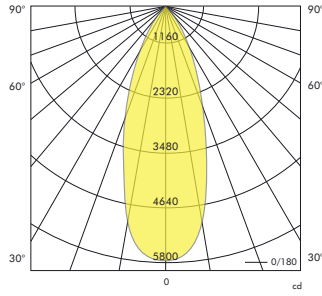

Pivo Maxi 3000K

H [m]	[lux]	Beam [Ø cm]	Field [Ø cm]
1	5689	70	140
2	1422	130	280
3	632	200	420
4	356	260	560
5	228	330	700

Beam (50%) Angle: 36°   Field (10%) Angle: 70°

Article No.	Product Name	Color	LED Lumen	CCT	CRI	Cooling	LED Power	Reflector	Cutout Size
S2.11.1714	LED spot Pivo Maxi	Grey	3640lm	3000K	>80Ra	Passive	26W	36°	Ø 190mm
S2.11.1715	LED spot Pivo Maxi	White	3640lm	3000K	>80Ra	Passive	26W	36°	Ø 190mm
S2.11.1716	LED spot Pivo Maxi	Black	3640lm	3000K	>80Ra	Passive	26W	36°	Ø 190mm
S2.11.1717	LED spot Pivo Maxi	Grey	3790lm	4000K	>80Ra	Passive	26W	36°	Ø 190mm
S2.11.1718	LED spot Pivo Maxi	White	3790lm	4000K	>80Ra	Passive	26W	36°	Ø 190mm
S2.11.1719	LED spot Pivo Maxi	Black	3790lm	4000K	>80Ra	Passive	26W	36°	Ø 190mm
S2.11.1720	LED spot Pivo Maxi	Grey	5770lm	3000K	>80Ra	Passive	42W	36°	Ø 190mm
S2.11.1721	LED spot Pivo Maxi	White	5770lm	3000K	>80Ra	Passive	42W	36°	Ø 190mm
S2.11.1722	LED spot Pivo Maxi	Black	5770lm	3000K	>80Ra	Passive	42W	36°	Ø 190mm
S2.11.1723	LED spot Pivo Maxi	Grey	6090lm	4000K	>80Ra	Passive	42W	36°	Ø 190mm
S2.11.1724	LED spot Pivo Maxi	White	6090lm	4000K	>80Ra	Passive	42W	36°	Ø 190mm
S2.11.1725	LED spot Pivo Maxi	Black	6090lm	4000K	>80Ra	Passive	42W	36°	Ø 190mm

Product List