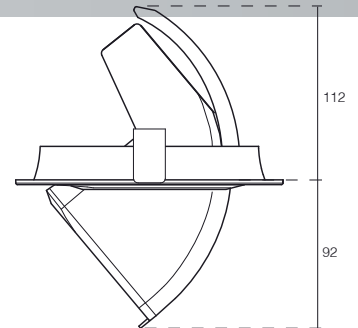

System includes: fixture and driver

On Request	Article No.	Description	Article No.	Description
	S5.14.0115	Reflector 18° for Pivo Medium	-	Dimmable driver available on request
	S5.14.0116	Reflector 24° for Pivo Medium		
	S5.14.0133	Reflector 60° for Pivo Medium		

Pivo Medium 26W 3000K

H [m]	[lux]	Beam [Ø cm]	Field [Ø cm]
1	4906	70	150
2	1226	140	290
3	545	210	440
4	307	280	580
5	196	350	720

Beam (50%) Angle: 38° Field (10%) Angle: 72°

Article No.	Product Name	Color	LED Lumen	CCT	CRI	Cooling	LED Power	Reflector	Cutout Size
S2.11.0970	LED Spot Pivo Medium	Grey	2420lm	3000K	>80Ra	Passive	17W	36°	Ø 154mm
S2.11.0971	LED Spot Pivo Medium	Grey	2530lm	4000K	>80Ra	Passive	17W	36°	Ø 154mm
S2.11.0972	LED Spot Pivo Medium	White	2420lm	3000K	>80Ra	Passive	17W	36°	Ø 154mm
S2.11.0973	LED Spot Pivo Medium	White	2530lm	4000K	>80Ra	Passive	17W	36°	Ø 154mm
S2.11.0974	LED Spot Pivo Medium	Black	2420lm	3000K	>80Ra	Passive	17W	36°	Ø 154mm
S2.11.0975	LED Spot Pivo Medium	Black	2530lm	4000K	>80Ra	Passive	17W	36°	Ø 154mm
S2.11.0976	LED Spot Pivo Medium	Grey	3640lm	3000K	>80Ra	Passive	26W	36°	Ø 154mm
S2.11.0977	LED Spot Pivo Medium	Grey	3790lm	4000K	>80Ra	Passive	26W	36°	Ø 154mm
S2.11.0978	LED Spot Pivo Medium	White	3640lm	3000K	>80Ra	Passive	26W	36°	Ø 154mm
S2.11.0979	LED Spot Pivo Medium	White	3790lm	4000K	>80Ra	Passive	26W	36°	Ø 154mm
S2.11.0980	LED Spot Pivo Medium	Black	3640lm	3000K	>80Ra	Passive	26W	36°	Ø 154mm
S2.11.0981	LED Spot Pivo Medium	Black	3790lm	4000K	>80Ra	Passive	26W	36°	Ø 154mm

System includes: fixture and driver

On Request

Article No.	Description
S5.14.0144	Reflector 15° for LED spot Pivo Mini
S5.14.0145	Reflector 24° for LED Spot Pivo Mini

Pivo Mini 3000K

H [m]	[lux]	Beam [Ø cm]	Field [Ø cm]
1	2916	60	140
2	729	130	280
3	324	190	430
4	182	260	570
5	117	320	710