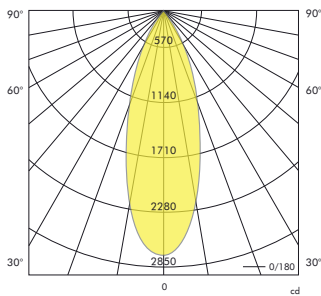

System includes: fixture and driver

On Request

Article No.	Description
S5.14.0144	Reflector 15° for LED spot Pivo Mini
S5.14.0145	Reflector 24° for LED Spot Pivo Mini

Pivo Mini 3000K

H [m]	[lux]	Beam [Ø cm]	Field [Ø cm]
1	2916	60	140
2	729	130	280
3	324	190	430
4	182	260	570
5	117	320	710

Beam (50%) Angle: 36° Field (10%) Angle: 71°

Article No.	Product Name	Color	LED Lumen	CCT	CRI	Cooling	LED Power	Reflector	Cutout Size	Product List
S2.11.1265	LED spot Pivo Mini	White	1450lm	2700K	>90Ra	Passive	16W	36°	Ø 128mm	
S2.11.1266	LED spot Pivo Mini	White	1900lm	3000K	>80Ra	Passive	16W	36°	Ø 128mm	
S2.11.1267	LED spot Pivo Mini	White	2000lm	4000K	>80Ra	Passive	16W	36°	Ø 128mm	