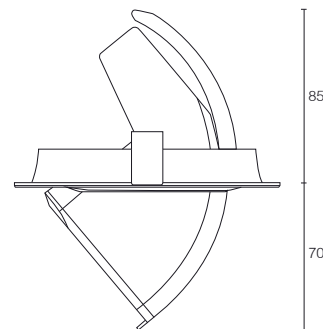

Pivo Medium 26W 3000K

H [m]	[lux]	Beam [Ø cm]	Field [Ø cm]
1	4906	70	150
2	1226	140	290
3	545	210	440
4	307	280	580
5	196	350	720

Beam (50%) Angle: 38° Field (10%) Angle: 72°

Article No.	Product Name	Color	LED Lumen	CCT	CRI	Cooling	LED Power	Reflector	Cutout Size
S2.11.0970	LED Spot Pivo Medium	Grey	2420lm	3000K	>80Ra	Passive	17W	36°	Ø 154mm
S2.11.0971	LED Spot Pivo Medium	Grey	2530lm	4000K	>80Ra	Passive	17W	36°	Ø 154mm
S2.11.0972	LED Spot Pivo Medium	White	2420lm	3000K	>80Ra	Passive	17W	36°	Ø 154mm
S2.11.0973	LED Spot Pivo Medium	White	2530lm	4000K	>80Ra	Passive	17W	36°	Ø 154mm
S2.11.0974	LED Spot Pivo Medium	Black	2420lm	3000K	>80Ra	Passive	17W	36°	Ø 154mm
S2.11.0975	LED Spot Pivo Medium	Black	2530lm	4000K	>80Ra	Passive	17W	36°	Ø 154mm
S2.11.0976	LED Spot Pivo Medium	Grey	3640lm	3000K	>80Ra	Passive	26W	36°	Ø 154mm
S2.11.0977	LED Spot Pivo Medium	Grey	3790lm	4000K	>80Ra	Passive	26W	36°	Ø 154mm
S2.11.0978	LED Spot Pivo Medium	White	3640lm	3000K	>80Ra	Passive	26W	36°	Ø 154mm
S2.11.0979	LED Spot Pivo Medium	White	3790lm	4000K	>80Ra	Passive	26W	36°	Ø 154mm
S2.11.0980	LED Spot Pivo Medium	Black	3640lm	3000K	>80Ra	Passive	26W	36°	Ø 154mm
S2.11.0981	LED Spot Pivo Medium	Black	3790lm	4000K	>80Ra	Passive	26W	36°	Ø 154mm

System includes: fixture and driver

On Request

Article No.	Description
S5.14.0144	Reflector 15° for LED spot Pivo Mini
S5.14.0145	Reflector 24° for LED Spot Pivo Mini

Pivo Mini 3000K

H [m]	[lux]	Beam [Ø cm]	Field [Ø cm]
1	2916	60	140
2	729	130	280
3	324	190	430
4	182	260	570
5	117	320	710

Beam (50%) Angle: 36° Field (10%) Angle: 71°

Article No.	Product Name	Color	LED Lumen	CCT	CRI	Cooling	LED Power	Reflector	Cutout Size	Product List
S2.11.1265	LED spot Pivo Mini	White	1450lm	2700K	>90Ra	Passive	16W	36°	Ø 128mm	
S2.11.1266	LED spot Pivo Mini	White	1900lm	3000K	>80Ra	Passive	16W	36°	Ø 128mm	
S2.11.1267	LED spot Pivo Mini	White	2000lm	4000K	>80Ra	Passive	16W	36°	Ø 128mm	