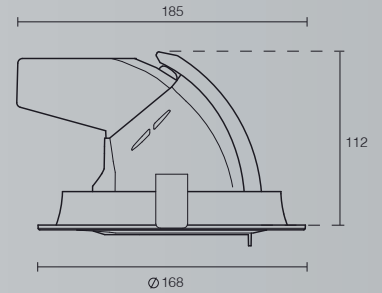

System includes: fixture and driver

On Request	Article No.	Description	Article No.	Description
	S5.14.0115	Reflector 18° for Pivo Medium	-	Dimmable driver available on request
	S5.14.0116	Reflector 24° for Pivo Medium		
	S5.14.0133	Reflector 60° for Pivo Medium		

Pivo Medium 26W 3000K

H [m]	[lux]	Beam [Ø cm]	Field [Ø cm]
1	4906	70	150
2	1226	140	290
3	545	210	440
4	307	280	580
5	196	350	720

Beam (50%) Angle: 38° Field (10%) Angle: 72°

Article No.	Product Name	Color	LED Lumen	CCT	CRI	Cooling	LED Power	Reflector	Cutout Size
S2.11.0970	LED Spot Pivo Medium	Grey	2420lm	3000K	>80Ra	Passive	17W	36°	Ø 154mm
S2.11.0971	LED Spot Pivo Medium	Grey	2530lm	4000K	>80Ra	Passive	17W	36°	Ø 154mm
S2.11.0972	LED Spot Pivo Medium	White	2420lm	3000K	>80Ra	Passive	17W	36°	Ø 154mm
S2.11.0973	LED Spot Pivo Medium	White	2530lm	4000K	>80Ra	Passive	17W	36°	Ø 154mm
S2.11.0974	LED Spot Pivo Medium	Black	2420lm	3000K	>80Ra	Passive	17W	36°	Ø 154mm
S2.11.0975	LED Spot Pivo Medium	Black	2530lm	4000K	>80Ra	Passive	17W	36°	Ø 154mm
S2.11.0976	LED Spot Pivo Medium	Grey	3640lm	3000K	>80Ra	Passive	26W	36°	Ø 154mm
S2.11.0977	LED Spot Pivo Medium	Grey	3790lm	4000K	>80Ra	Passive	26W	36°	Ø 154mm
S2.11.0978	LED Spot Pivo Medium	White	3640lm	3000K	>80Ra	Passive	26W	36°	Ø 154mm
S2.11.0979	LED Spot Pivo Medium	White	3790lm	4000K	>80Ra	Passive	26W	36°	Ø 154mm
S2.11.0980	LED Spot Pivo Medium	Black	3640lm	3000K	>80Ra	Passive	26W	36°	Ø 154mm
S2.11.0981	LED Spot Pivo Medium	Black	3790lm	4000K	>80Ra	Passive	26W	36°	Ø 154mm