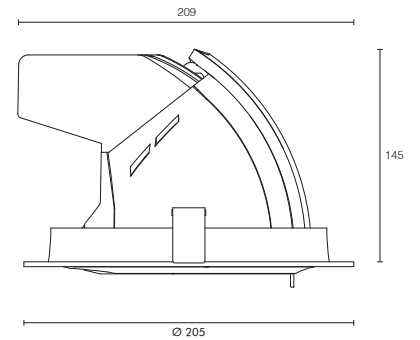

Pivo Maxi

LED Downlight

Versatile

Cutout Size  Ø 190mm

HIGH CRI >90Ra
FASHION modules
FOOD modules

AVAILABLE ON REQUEST

Up to **42W**
Power

Up to **6090lm**
Lumen

System includes: fixture and driver

On Request	Article No.	Description	Article No.	Description
	S5.14.0134	Reflector 18° for LED spot Pivo Maxi	-	Dimmable driver available on request
	S5.14.0135	Reflector 24° for LED Spot Pivo Maxi		
	S5.14.0137	Reflector 60° for LED Spot Pivo Maxi		

Pivo Maxi 3000K

H [m]	[lux]	Beam [Ø cm]	Field [Ø cm]
1	5689	70	140
2	1422	130	280
3	632	200	420
4	356	260	560
5	228	330	700

Beam (50%) Angle: 36° Field (10%) Angle: 70°

Article No.	Product Name	Color	LED Lumen	CCT	CRI	Cooling	LED Power	Reflector	Cutout Size
S2.11.1714	LED spot Pivo Maxi	Grey	3640lm	3000K	>80Ra	Passive	26W	36°	Ø 190mm
S2.11.1715	LED spot Pivo Maxi	White	3640lm	3000K	>80Ra	Passive	26W	36°	Ø 190mm
S2.11.1716	LED spot Pivo Maxi	Black	3640lm	3000K	>80Ra	Passive	26W	36°	Ø 190mm
S2.11.1717	LED spot Pivo Maxi	Grey	3790lm	4000K	>80Ra	Passive	26W	36°	Ø 190mm
S2.11.1718	LED spot Pivo Maxi	White	3790lm	4000K	>80Ra	Passive	26W	36°	Ø 190mm
S2.11.1719	LED spot Pivo Maxi	Black	3790lm	4000K	>80Ra	Passive	26W	36°	Ø 190mm
S2.11.1720	LED spot Pivo Maxi	Grey	5770lm	3000K	>80Ra	Passive	42W	36°	Ø 190mm
S2.11.1721	LED spot Pivo Maxi	White	5770lm	3000K	>80Ra	Passive	42W	36°	Ø 190mm
S2.11.1722	LED spot Pivo Maxi	Black	5770lm	3000K	>80Ra	Passive	42W	36°	Ø 190mm
S2.11.1723	LED spot Pivo Maxi	Grey	6090lm	4000K	>80Ra	Passive	42W	36°	Ø 190mm
S2.11.1724	LED spot Pivo Maxi	White	6090lm	4000K	>80Ra	Passive	42W	36°	Ø 190mm
S2.11.1725	LED spot Pivo Maxi	Black	6090lm	4000K	>80Ra	Passive	42W	36°	Ø 190mm