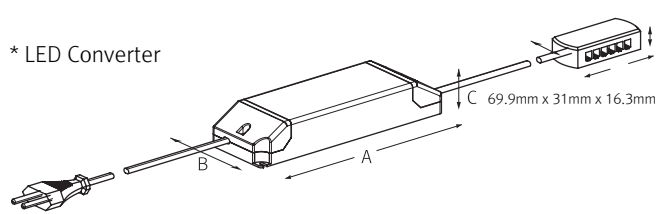

\* Fixture

Model Name	Power Input (V)	Lamp Power (W)	A (mm)	B (mm)	C (mm)	D (mm)	E (mm)	F (mm)	G (mm)
HDV3A4B24M	DC 24	2.9	140	145	162	16	14	15	12.5
HDV6A4B24M	DC 24	5.8	280	285	302	16	14	15	12.5
HDV12A4B24M	DC 24	11.6	560	565	582	16	14	15	12.5
HDV18A4B24M	DC 24	17.4	840	845	862	16	14	15	12.5
HDV24A4B24M	DC 24	23.2	1118	1123	1140	16	14	15	12.5

\* Fixture with round diffuser

\* Inline dimmer

\* Fixture with square diffuser

\* LED Converter

Model name	A (mm)	B (mm)	C (mm)
FLC15-24V/T	121	45	16
FLC30-24V/T	150	41	31
FLC75-24V/T	180	60	32

Easy connection