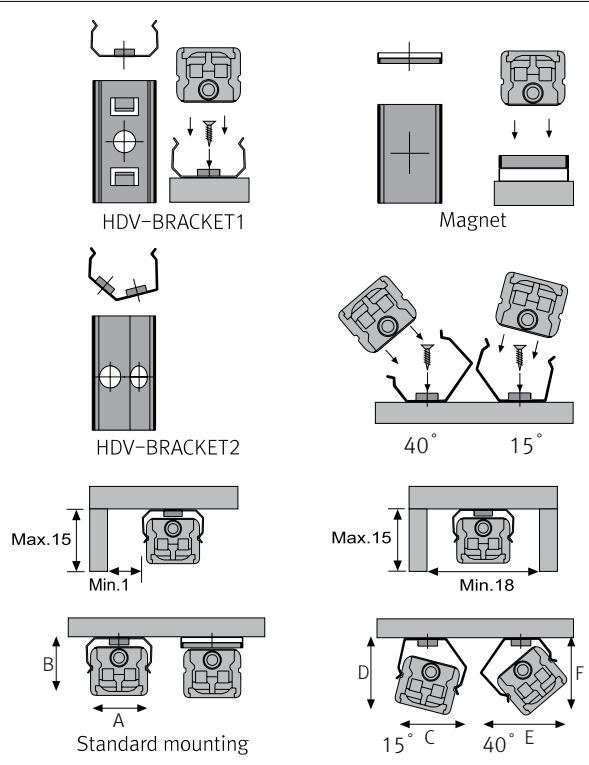

Installation

Max. connection

- DIVA2 HO : 75Watt in one row (single power feed)
- LED Driver

LED Driver Model Name	Max. units for LED Driver		
	24V/15W	24V/30W	24V/75W
HDV3A4B24M	5	10	25
HDV6A4B24M	2	5	12
HDV12A4B24M	1	2	6
HDV18A4B24M	-	1	4
HDV24A4B24M	-	1	3

	A(mm)	B(mm)	C(mm)	D(mm)	E(mm)	F(mm)
Flat type	16.8	14.2	17.5	16.5	19.1	17.5
Round type	16.8	22.1	18.8	24.4	23.4	22.9
Square type	16.8	22.6	21.3	26.2	25.7	25.7