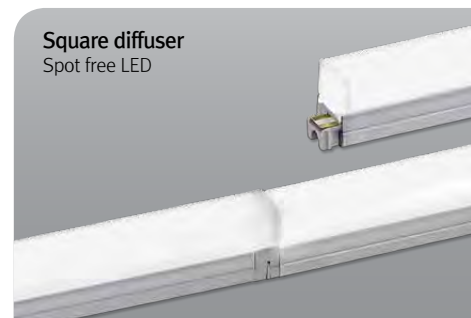

Product Features

- Super Slim liner LED with standard output
- Quick connection system between fixtures
- Many lengths available
- Various mounting methods including magnetic
- To be used with constant voltage DC 24V driver
- Dimmable with available accessories

Specification

- Voltage : DC 24V
- Operating temperature : 0~45° C
- Lamp life : 40,000hr/70%
- Available color : 2400K, 2700K, 3000K, 3500K, 4000K, 6000K
- Color rendering : Ra > 80
- Energy efficiency : 75lm/W
- Degree of protection IP20