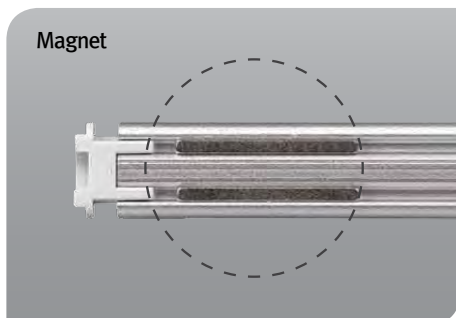

Product Features

- Super Slim liner LED with standard output
- Quick connection system between fixtures
- Many lengths available
- Various mounting methods including magnetic
- To be used with constant voltage DC 24V driver
- Dimmable with available accessories

Specification

- Voltage : DC 24V
- Operating temperature : 0~45° C
- Lamp life : 40,000hr/70%
- Available color : 2400K, 2700K, 3000K, 3500K, 4000K, 6000K
- Color rendering : Ra > 80
- Energy efficiency : 75lm/W
- Degree of protection IP20