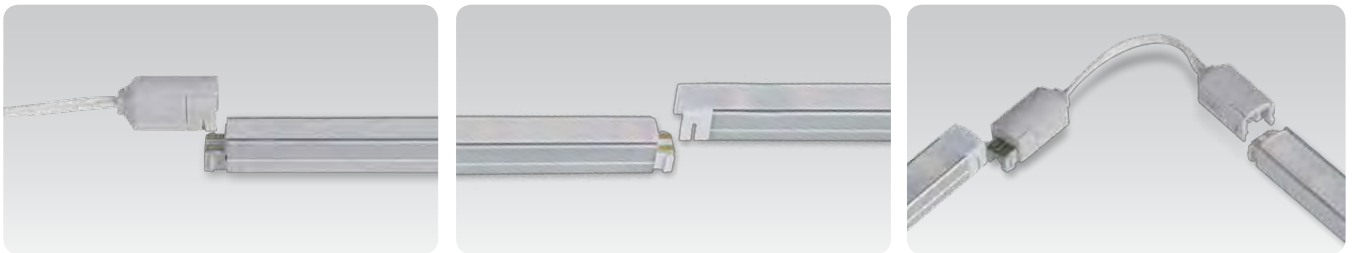

## Product Features

- Super Slim liner LED with standard output
- Quick connection system between fixtures
- Many lengths available
- Various mounting methods including magnetic
- To be used with constant voltage DC 24V driver
- Dimmable with available accessories

\* Fixture with round diffuser

\* Inline dimmer

\* Fixture with square diffuser

\* LED Converter

Model name	A (mm)	B (mm)	C (mm)
FLC15-24V/T	121	45	16
FLC30-24V/T	150	41	31
FLC75-24V/T	180	60	32

**Easy connection**

## Product Features

- Super Slim liner LED with high output
- Quick connection system between fixtures
- Many lengths available
- Various mounting methods including magnetic
- To be used with constant voltage DC 24V driver
- Dimmable with available accessories