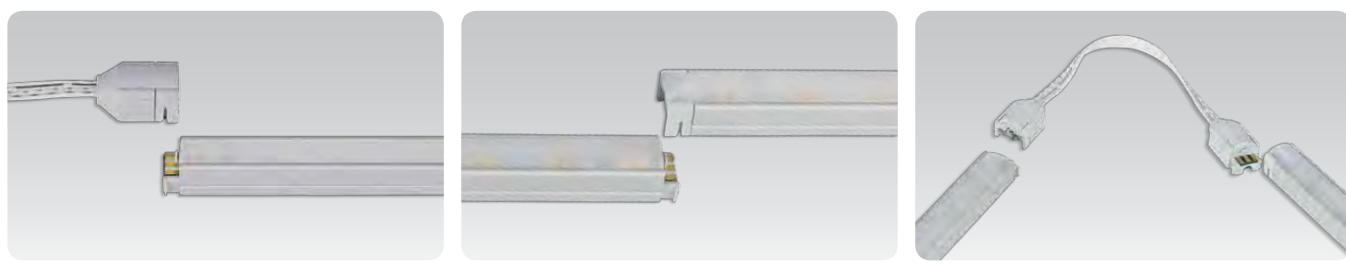

## Product Features

- Super Slim liner LED with standard output
- Quick connection system between fixtures
- Many lengths available
- Various mounting methods including magnetic
- To be used with constant voltage DC 24V driver
- Dimmable with available accessories

## Product Features

- Super Slim liner LED with high output
- Quick connection system between fixtures
- Many lengths available
- Various mounting methods including magnetic
- To be used with constant voltage DC 24V driver
- Dimmable with available accessories

\* Fixture with round diffuser

\* Inline dimmer

\* Fixture with square diffuser

\* LED Converter

Model name	A (mm)	B (mm)	C (mm)
FLC15-24V/T	121	45	16
FLC30-24V/T	150	41	31
FLC75-24V/T	180	60	32

Easy connection