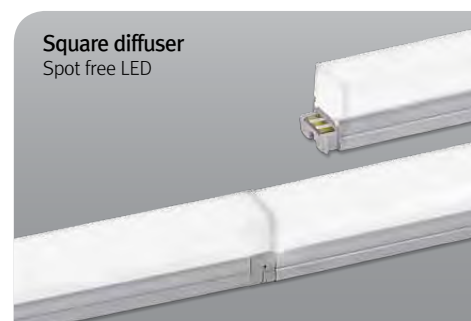

Product Features

- Super Slim liner LED with high output
- Quick connection system between fixtures
- Many lengths available
- Various mounting methods including magnetic
- To be used with constant voltage DC 24V driver
- Dimmable with available accessories

Specification

- Voltage : DC 24V
- Operating temperature : 0~45° C
- Lamp life : 40,000hr/70%
- Available color : 2400K, 2700K, 3000K, 3500K, 4000K, 6000K
- Color rendering : Ra > 80
- Energy efficiency : 75 lm/W
- Degree of protection IP20