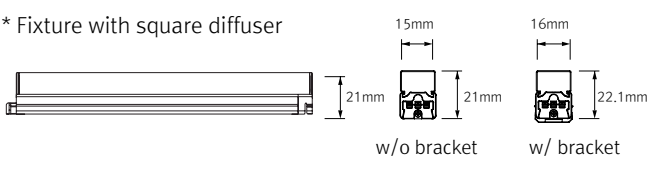

* Fixture with square diffuser