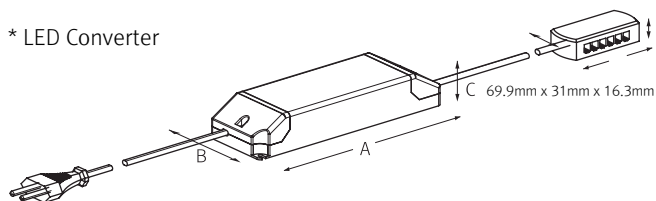

\* Fixture with round diffuser

\* Inline dimmer

\* Fixture with square diffuser

\* LED Converter

Model name	A (mm)	B (mm)	C (mm)
FLC15-24V/T	121	45	16
FLC30-24V/T	150	41	31
FLC75-24V/T	180	60	32

**Easy connection**