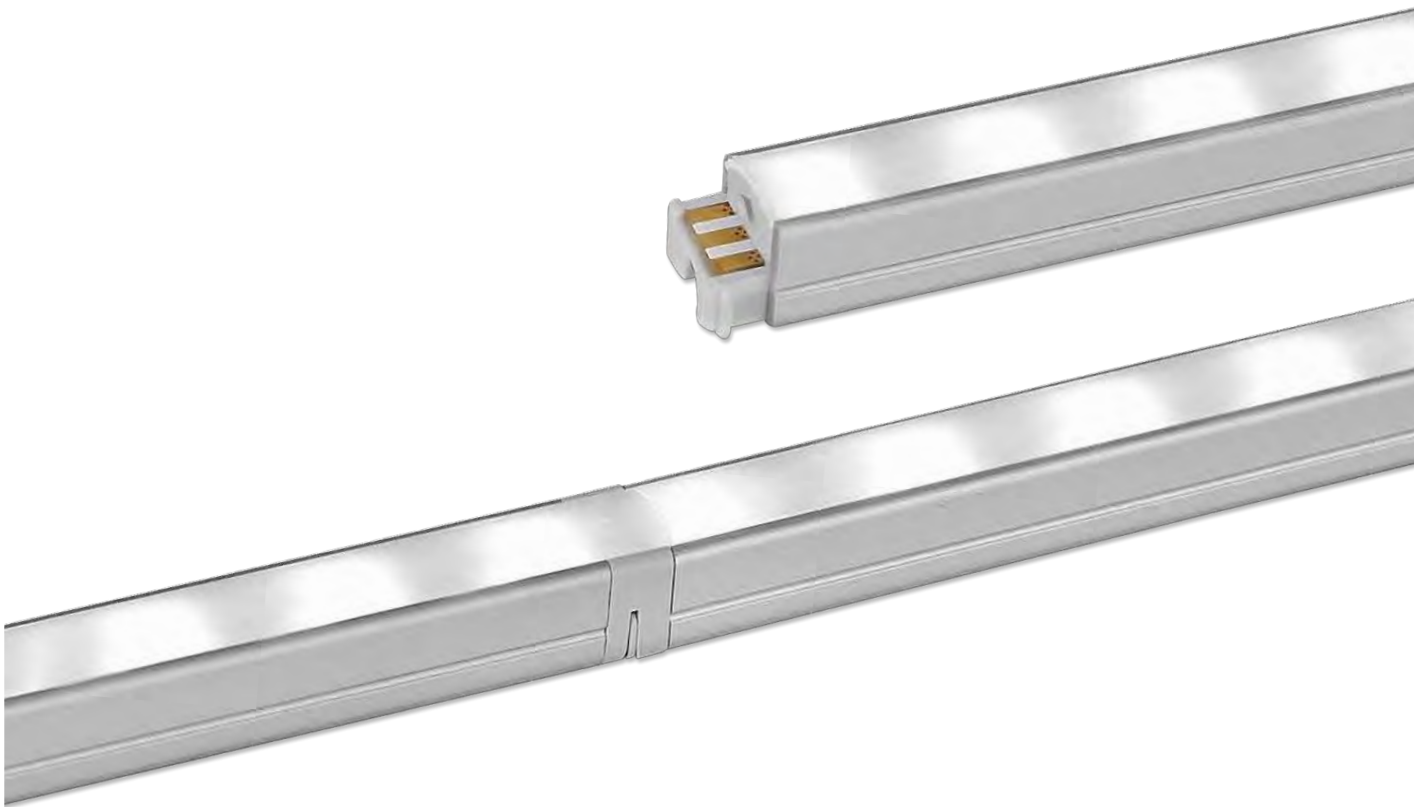

Product Features

- Super Slim liner LED with high output
- Quick connection system between fixtures
- Many lengths available
- Various mounting methods including magnetic
- To be used with constant voltage DC 24V driver
- Dimmable with available accessories

Specification

- Voltage : DC 24V
- Operating temperature : 0~45° C
- Lamp life : 40,000hr/70%
- Available color : 2400K, 2700K, 3000K, 3500K, 4000K, 6000K
- Color rendering : Ra > 80
- Energy efficiency : 75 lm/W
- Degree of protection IP20