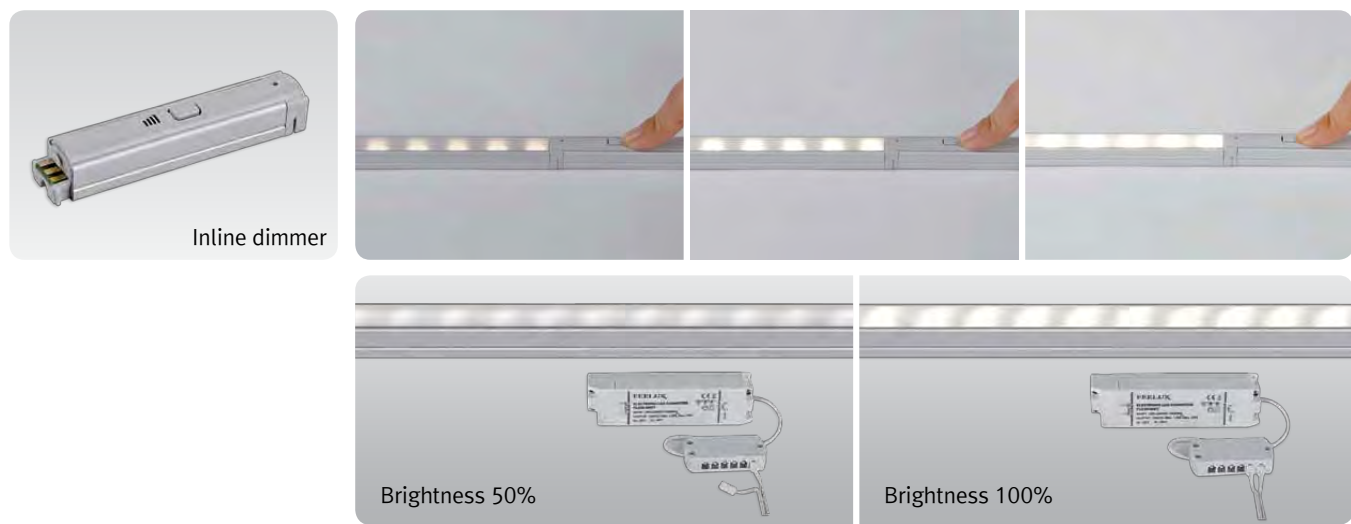

Various options