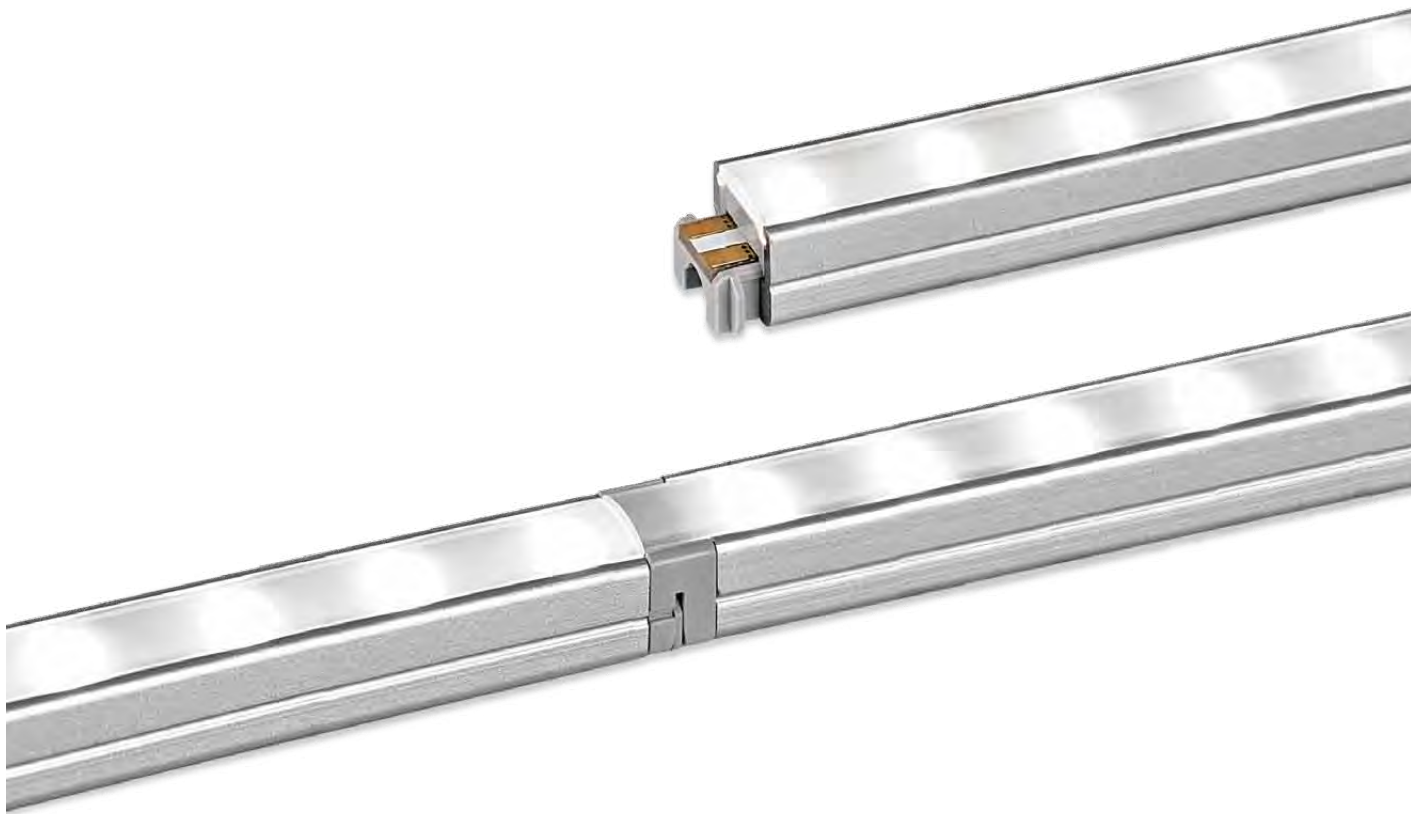

Product Features

- Super Slim liner LED with standard output
- Quick connection system between fixtures
- Many lengths available
- Various mounting methods including magnetic
- To be used with constant voltage DC 24V driver
- Dimmable with available accessories

Specification

- Voltage : DC 24V
- Operating temperature : 0~45° C
- Lamp life : 40,000hr/70%
- Available color : 2400K, 2700K, 3000K, 3500K, 4000K, 6000K
- Color rendering : Ra > 80
- Energy efficiency : 75lm/W
- Degree of protection IP20