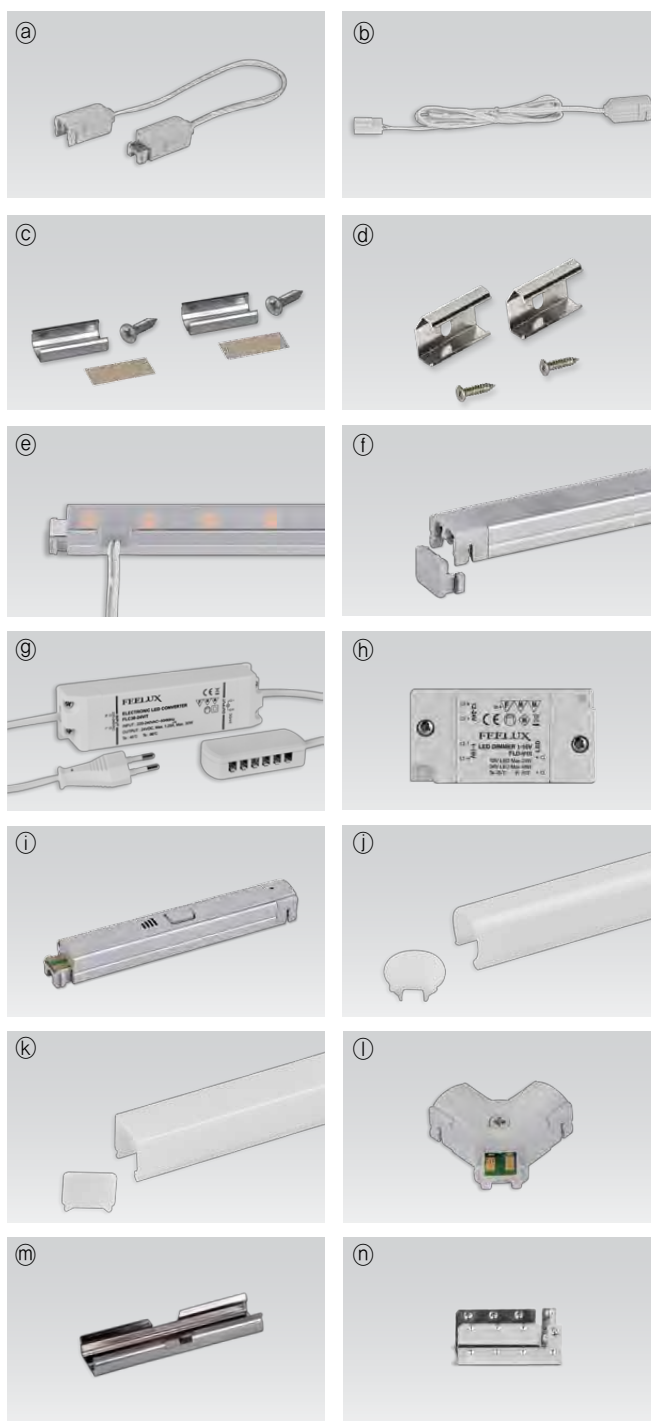

## Product Features

- Super Slim liner LED with standard output
- Quick connection system between fixtures
- Many lengths available
- Various mounting methods including magnetic
- To be used with constant voltage DC 24V driver
- Dimmable with available accessories

**⓫ Inline dimmer : NDVDIM (Max 55W in a row)**

**⓫ Round diffuser**

NDV1CVRM	NDV3CVRM	NDV4CVRM	NDV7CVRM	NDV11CVRM	NDV15CVRM
1W	3W	4W	7W	11W	15W

**⓫ Square diffuser**

NDV1CVSM	NDV3CVSM	NDV4CVSM	NDV7CVSM	NDV11CVSM	NDV15CVSM
1W	3W	4W	7W	11W	15W

**⓫ Y connector (2 way distributor)**

**⓫ Connecting bracket : NDV-BRACKET3**

Included in fixture

**⓫ Power bracket : NDV-BRACKET4**

Provided with power feed (NDVPC)

FEELUX

## Product Features

- Super Slim liner LED with high output
- Quick connection system between fixtures
- Many lengths available
- Various mounting methods including magnetic
- To be used with constant voltage DC 24V driver
- Dimmable with available accessories