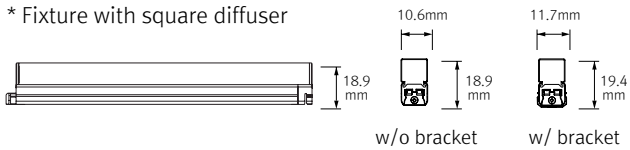

* Fixture with square diffuser