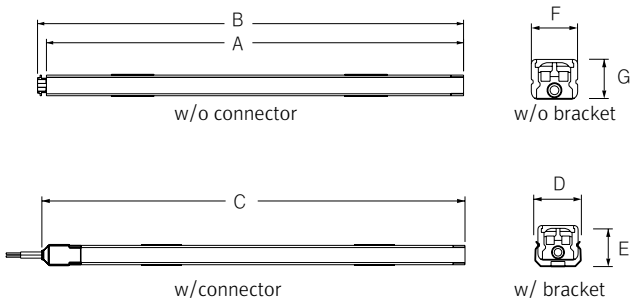

## Product Features

- Super Slim liner LED with standard output
- Quick connection system between fixtures
- Many lengths available
- Various mounting methods including magnetic
- To be used with constant voltage DC 24V driver
- Dimmable with available accessories

**DIVA 2**  
Standard Output

DIVA 2 1W length (100 mm)

DIVA 2 3W length (192 mm)

DIVA 2 4W length (285 mm)

DIVA 2 7W length (565 mm)

DIVA 2 11W length (845 mm)

DIVA 2 15W length (1123mm)

Various options

Inline dimmer

Dimension

\* Fixture

Model Name	Power Input (V)	Lamp Power (W)	A (mm)	B (mm)	C (mm)	D (mm)	E (mm)	F (mm)	G (mm)
NDV1A4B24M	DC 24	1.2	95	100	117	12	11	10.6	9
NDV3A4B24M	DC 24	2.4	188	192	210	12	11	10.6	9
NDV4A4B24M	DC 24	3.5	280	285	302	12	11	10.6	9
NDV7A4B24M	DC 24	7	560	565	582	12	11	10.6	9
NDV11A4B24M	DC 24	10.5	840	845	862	12	11	10.6	9
NDV15A4B24M	DC 24	14	1118	1123	1140	12	11	10.6	9