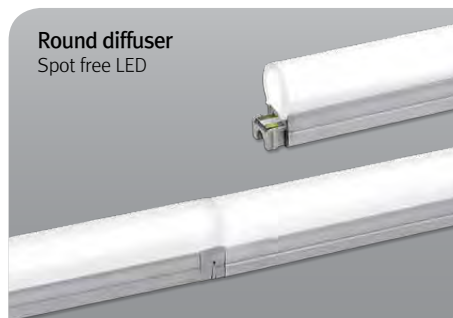

Product Features

- Super Slim liner LED with standard output
- Quick connection system between fixtures
- Many lengths available
- Various mounting methods including magnetic
- To be used with constant voltage DC 24V driver
- Dimmable with available accessories

Specification

- Voltage : DC 24V
- Operating temperature : 0~45° C
- Lamp life : 40,000hr/70%
- Available color : 2400K, 2700K, 3000K, 3500K, 4000K, 6000K
- Color rendering : Ra > 80
- Energy efficiency : 75lm/W
- Degree of protection IP20