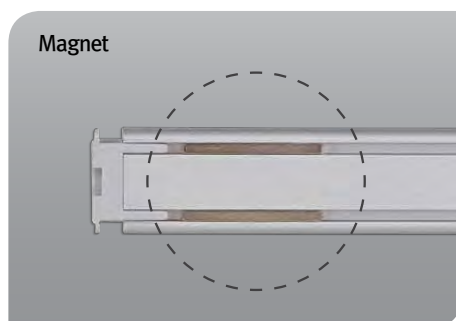

Product Features

- Super Slim liner LED with high output
- Quick connection system between fixtures
- Many lengths available
- Various mounting methods including magnetic
- To be used with constant voltage DC 24V driver
- Dimmable with available accessories

Specification

- Voltage : DC 24V
- Operating temperature : 0~45° C
- Lamp life : 40,000hr/70%
- Available color : 2400K, 2700K, 3000K, 3500K, 4000K, 6000K
- Color rendering : Ra > 80
- Energy efficiency : 75 lm/W
- Degree of protection IP20