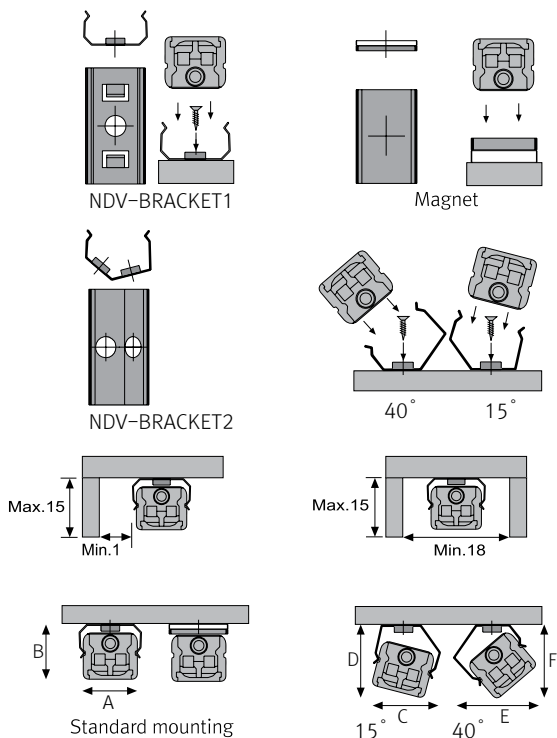

Installation

Max. connection

- DIVA2 : 55Watt in one row (single power feed)
- LED Driver

LED Driver Model Name	Max. units for LED Driver		
	24V/15W	24V/30W	24V/75W
NDV1A4B24M	12	25	62
NDV3A4B24M	5	10	25
NDV4A4B24M	4	7	18
NDV7A4B24M	2	4	10
NDV11A4B24M	1	2	6
NDV15A4B24M	1	2	5

	A(mm)	B(mm)	C(mm)	D(mm)	E(mm)	F(mm)
Flat type	11.9	11.2	13.5	13.5	14.5	13
Round type	11.9	19.8	15.7	15.7	18.8	20.3
Square type	11.9	19.6	15.5	15.8	18.8	20.3